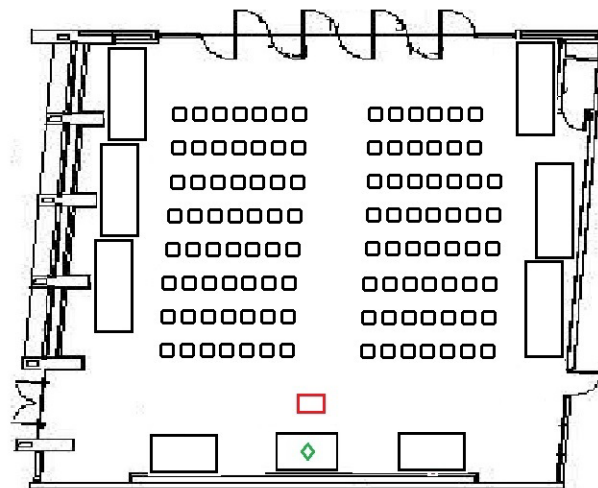

Existing Setup
 Total Capacity = 98 people
 72 high top chairs
 26 low chairs
 No theatre seats

Existing Setup Reception
 Total Capacity = 94 people
 72 high top chairs
 22 low chairs
 No theatre seats
 6' table from storage

Existing Setup With Speaker
 Total Capacity = 78 people
 56 high top chairs
 22 low chairs
 No theatre seats

Half Reception/Half Dinner
 Total Capacity = 40 people
 No high top chairs
 No low chairs
 40 theatre seats
 6' tables from storage

Theatre-Style Seating
 Total Capacity = 110 people
 No high top chairs
 No low chairs
 110 theatre seats

Dinner-Style Seating
 Total Capacity = 80 people
 No high top chairs
 No low chairs
 80 theatre seats

NOTE: This is NOT to scale, but simply gives a visual of what can work in the space.