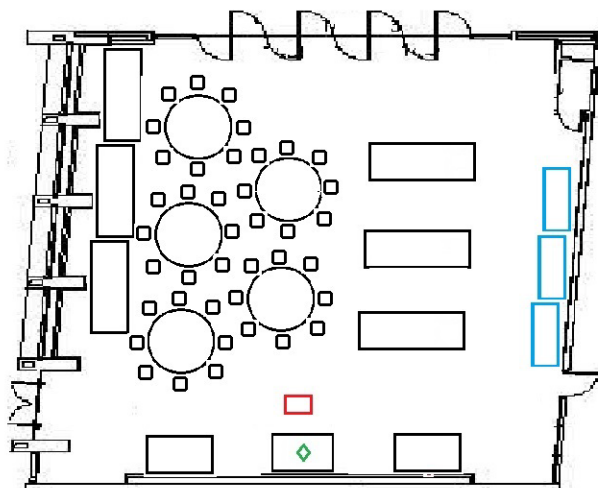

Existing Setup
 Total Capacity = 98 people
 72 high top chairs
 26 low chairs
 No theatre seats

Existing Setup Reception
 Total Capacity = 94 people
 72 high top chairs
 22 low chairs
 No theatre seats
 6' table from storage

Existing Setup With Speaker
 Total Capacity = 78 people
 56 high top chairs
 22 low chairs
 No theatre seats

Half Reception/Half Dinner
 Total Capacity = 40 people
 No high top chairs
 No low chairs
 40 theatre seats
 6' tables from storage

Theatre-Style Seating
 Total Capacity = 110 people
 No high top chairs
 No low chairs
 110 theatre seats

Dinner-Style Seating
 Total Capacity = 80 people
 No high top chairs
 No low chairs
 80 theatre seats

NOTE: This is NOT to scale, but simply gives a visual of what can work in the space.