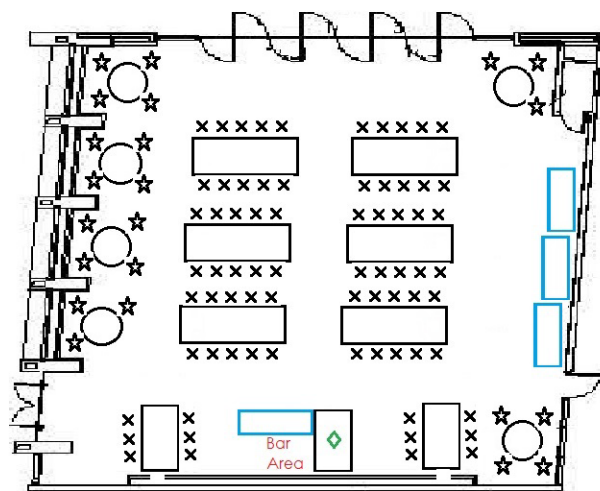

Existing Setup
 Total Capacity = 98 people
 72 high top chairs
 26 low chairs
 No theatre seats

Existing Setup Reception
 Total Capacity = 94 people
 72 high top chairs
 22 low chairs
 No theatre seats
 6' table from storage

Existing Setup With Speaker
 Total Capacity = 78 people
 56 high top chairs
 22 low chairs
 No theatre seats

Half Reception/Half Dinner
 Total Capacity = 40 people
 No high top chairs
 No low chairs
 40 theatre seats
 6' tables from storage

Theatre-Style Seating
 Total Capacity = 110 people
 No high top chairs
 No low chairs
 110 theatre seats

Dinner-Style Seating
 Total Capacity = 80 people
 No high top chairs
 No low chairs
 80 theatre seats

NOTE: This is NOT to scale, but simply gives a visual of what can work in the space.