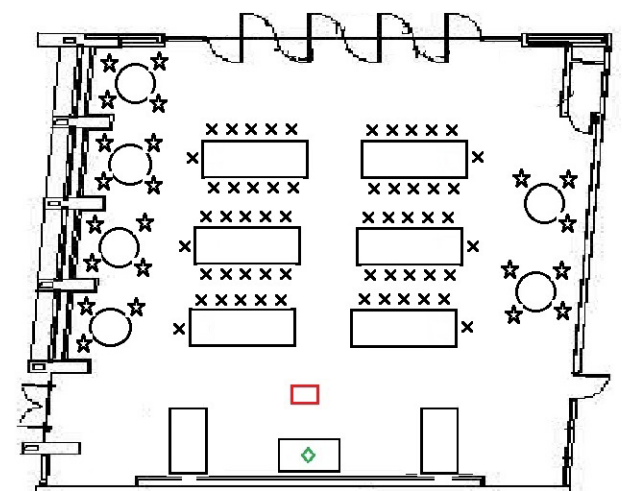

Existing Setup
 Total Capacity = 98 people
 72 high top chairs
 26 low chairs
 No theatre seats

Existing Setup Reception
 Total Capacity = 94 people
 72 high top chairs
 22 low chairs
 No theatre seats
 6' table from storage

Existing Setup With Speaker
 Total Capacity = 78 people
 56 high top chairs
 22 low chairs
 No theatre seats

Half Reception/Half Dinner
 Total Capacity = 40 people
 No high top chairs
 No low chairs
 40 theatre seats
 6' tables from storage

Theatre-Style Seating
 Total Capacity = 110 people
 No high top chairs
 No low chairs
 110 theatre seats

Dinner-Style Seating
 Total Capacity = 80 people
 No high top chairs
 No low chairs
 80 theatre seats

NOTE: This is NOT to scale, but simply gives a visual of what can work in the space.