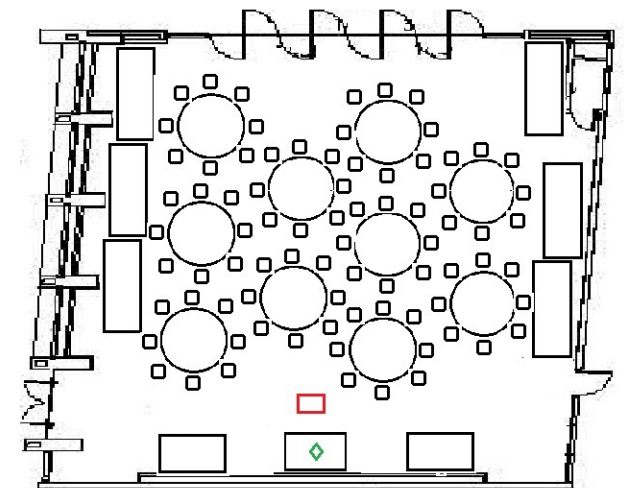

Existing Setup
 Total Capacity = 98 people
 72 high top chairs
 26 low chairs
 No theatre seats

Existing Setup Reception
 Total Capacity = 94 people
 72 high top chairs
 22 low chairs
 No theatre seats
 6' table from storage

Existing Setup With Speaker
 Total Capacity = 78 people
 56 high top chairs
 22 low chairs
 No theatre seats

Half Reception/Half Dinner
 Total Capacity = 40 people
 No high top chairs
 No low chairs
 40 theatre seats
 6' tables from storage

Theatre-Style Seating
 Total Capacity = 110 people
 No high top chairs
 No low chairs
 110 theatre seats

Dinner-Style Seating
 Total Capacity = 80 people
 No high top chairs
 No low chairs
 80 theatre seats

NOTE: This is NOT to scale, but simply gives a visual of what can work in the space.